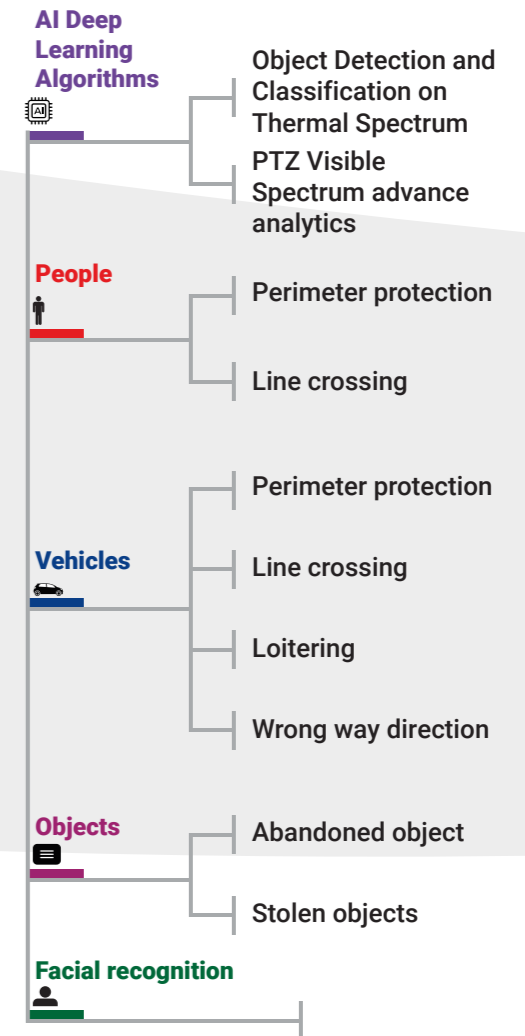

## KIntelliVision

We detect what you cannot see with your eyes

---

**softrust** 

# Facial recognition system

## Analysis functions

**KIntelliVision** can analyze video data, extracting information for various purposes, from real-time notification of perimeter violations, facial recognition for access control, traffic density measurement, triggering alarms for illegally parked vehicles, abandoned/suspicious luggage detection or stolen objects from the frame.

### Benefits

- › KIntelliVision can accurately detect in real time any activity, object or suspicious person, and can provide alert for rapid intervention
- › Quick intuitive view of occurred events: descriptive information and recordings from the moment the event took place.
- › Easy access to film event
- › Searching and visualization mode for registered events
- › Remote command and control
- › Interactive E-map module